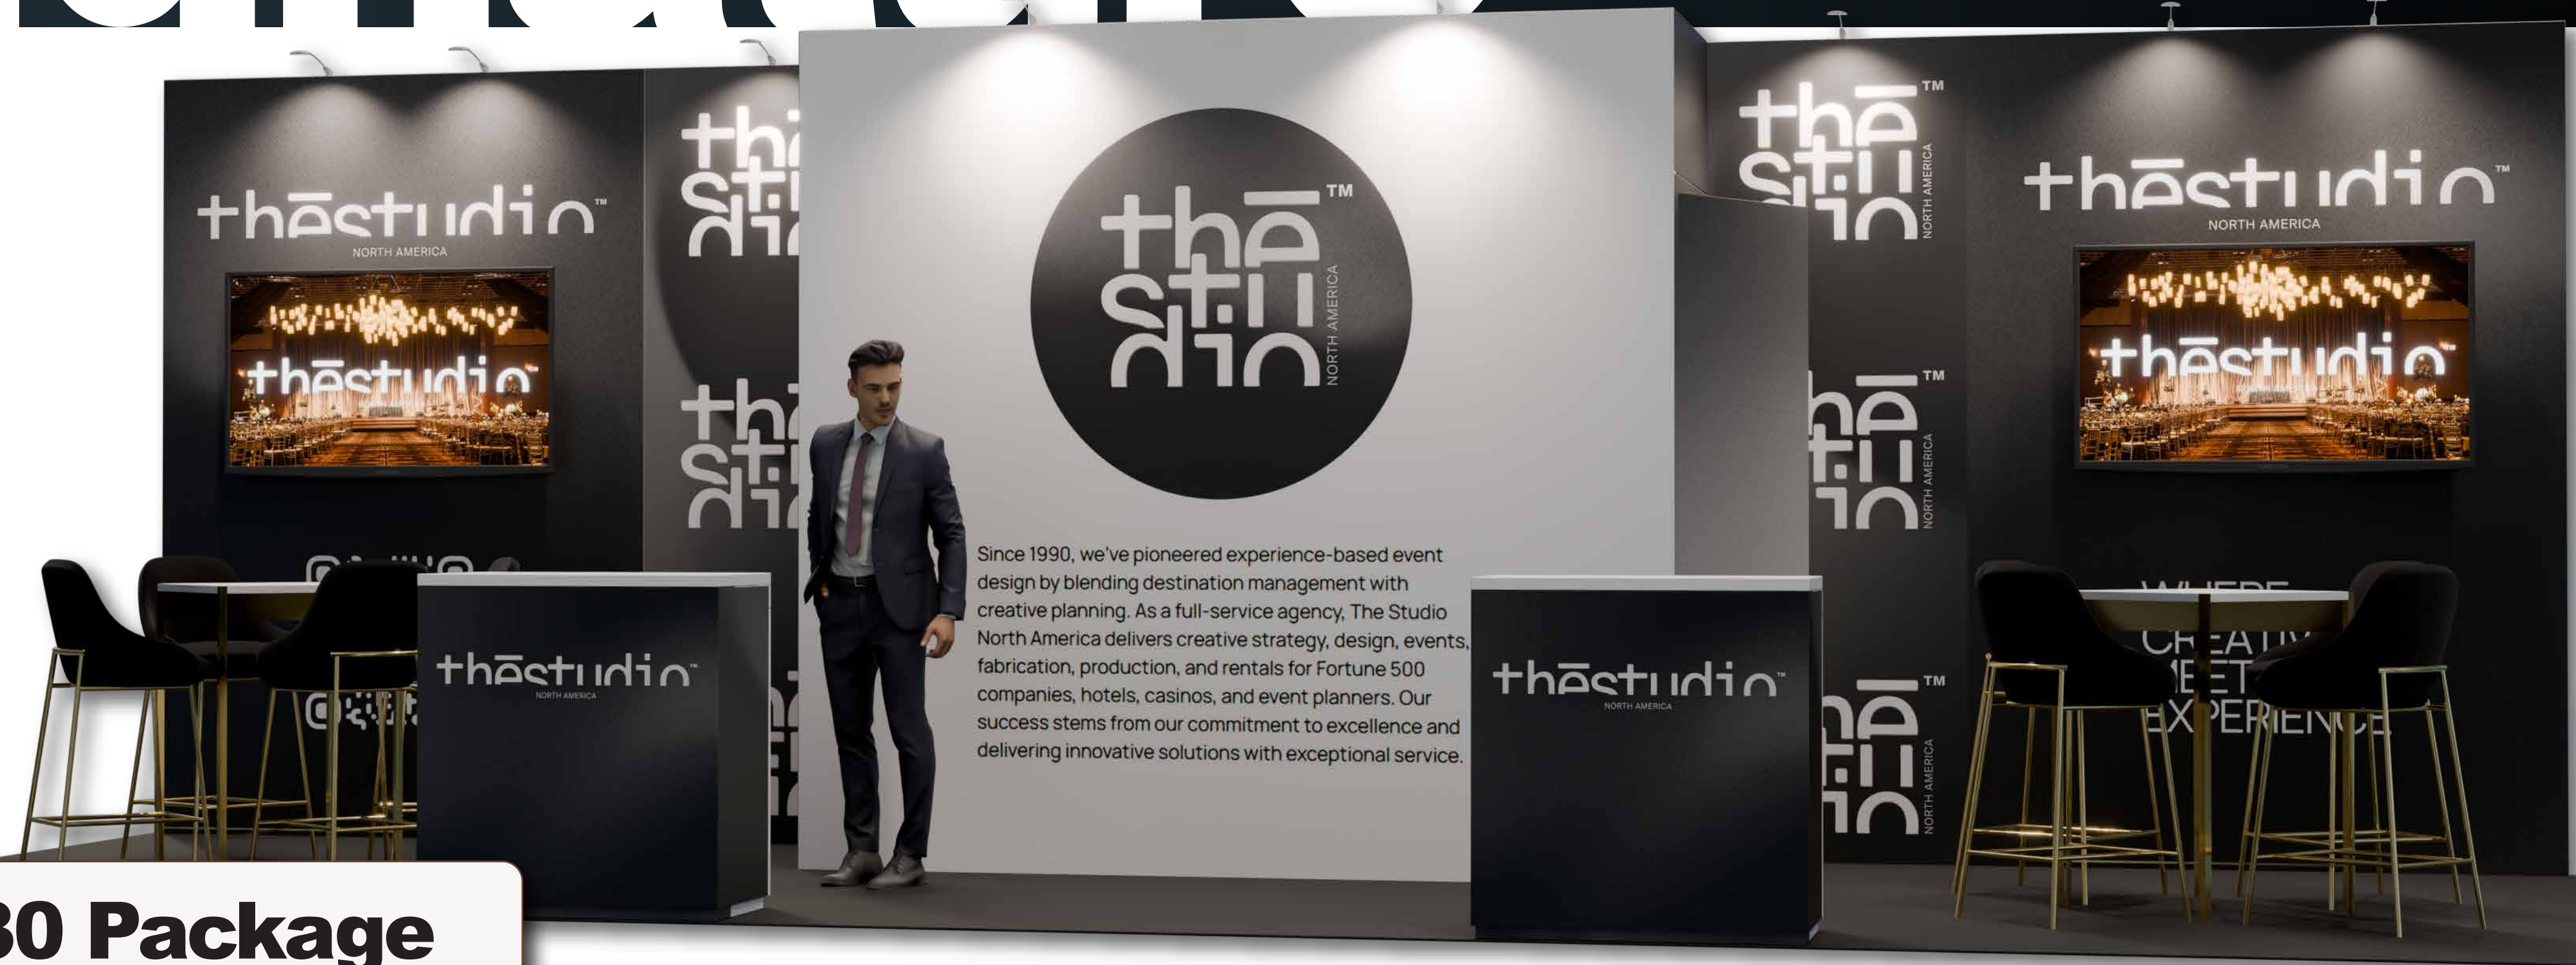

Signature

10x30 Package

What Is Included:

8' H Backwall with storage

Mural Fabric Graphic

2 Cabinet with Graphic Panels

Classic Carpet

Full Furniture Package

2 60" Commercial Monitors

8 Arm Spotlights

Shipping & drayage + Install & dismantle

Prices shown are all-inclusive based on the package outlined above and include standard production, shipping, drayage, installation, and dismantle. Applicable taxes are additional. Final pricing may vary based on show services, venue requirements, customization, timing, and any scope changes.